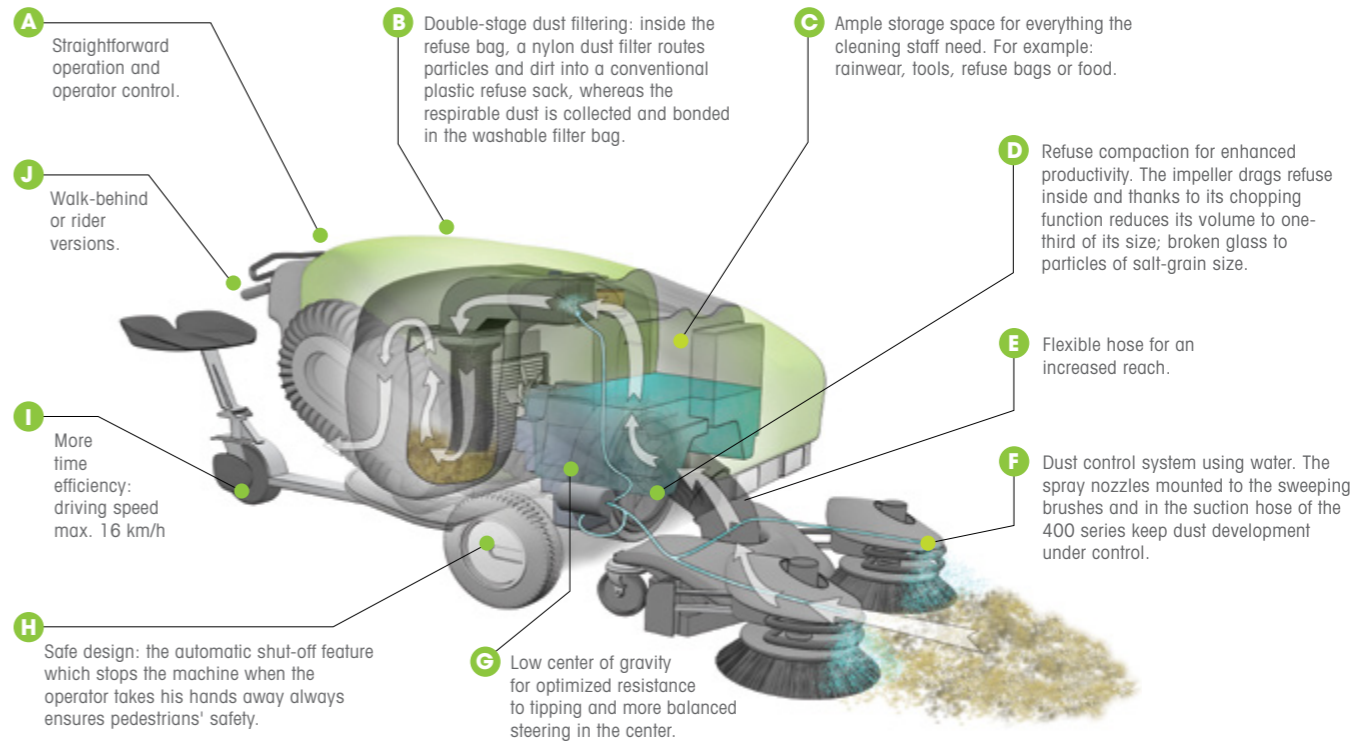

THE CITY IS THEIR TERRITORY.

Efficient street cleaning and refuse disposal:
400.